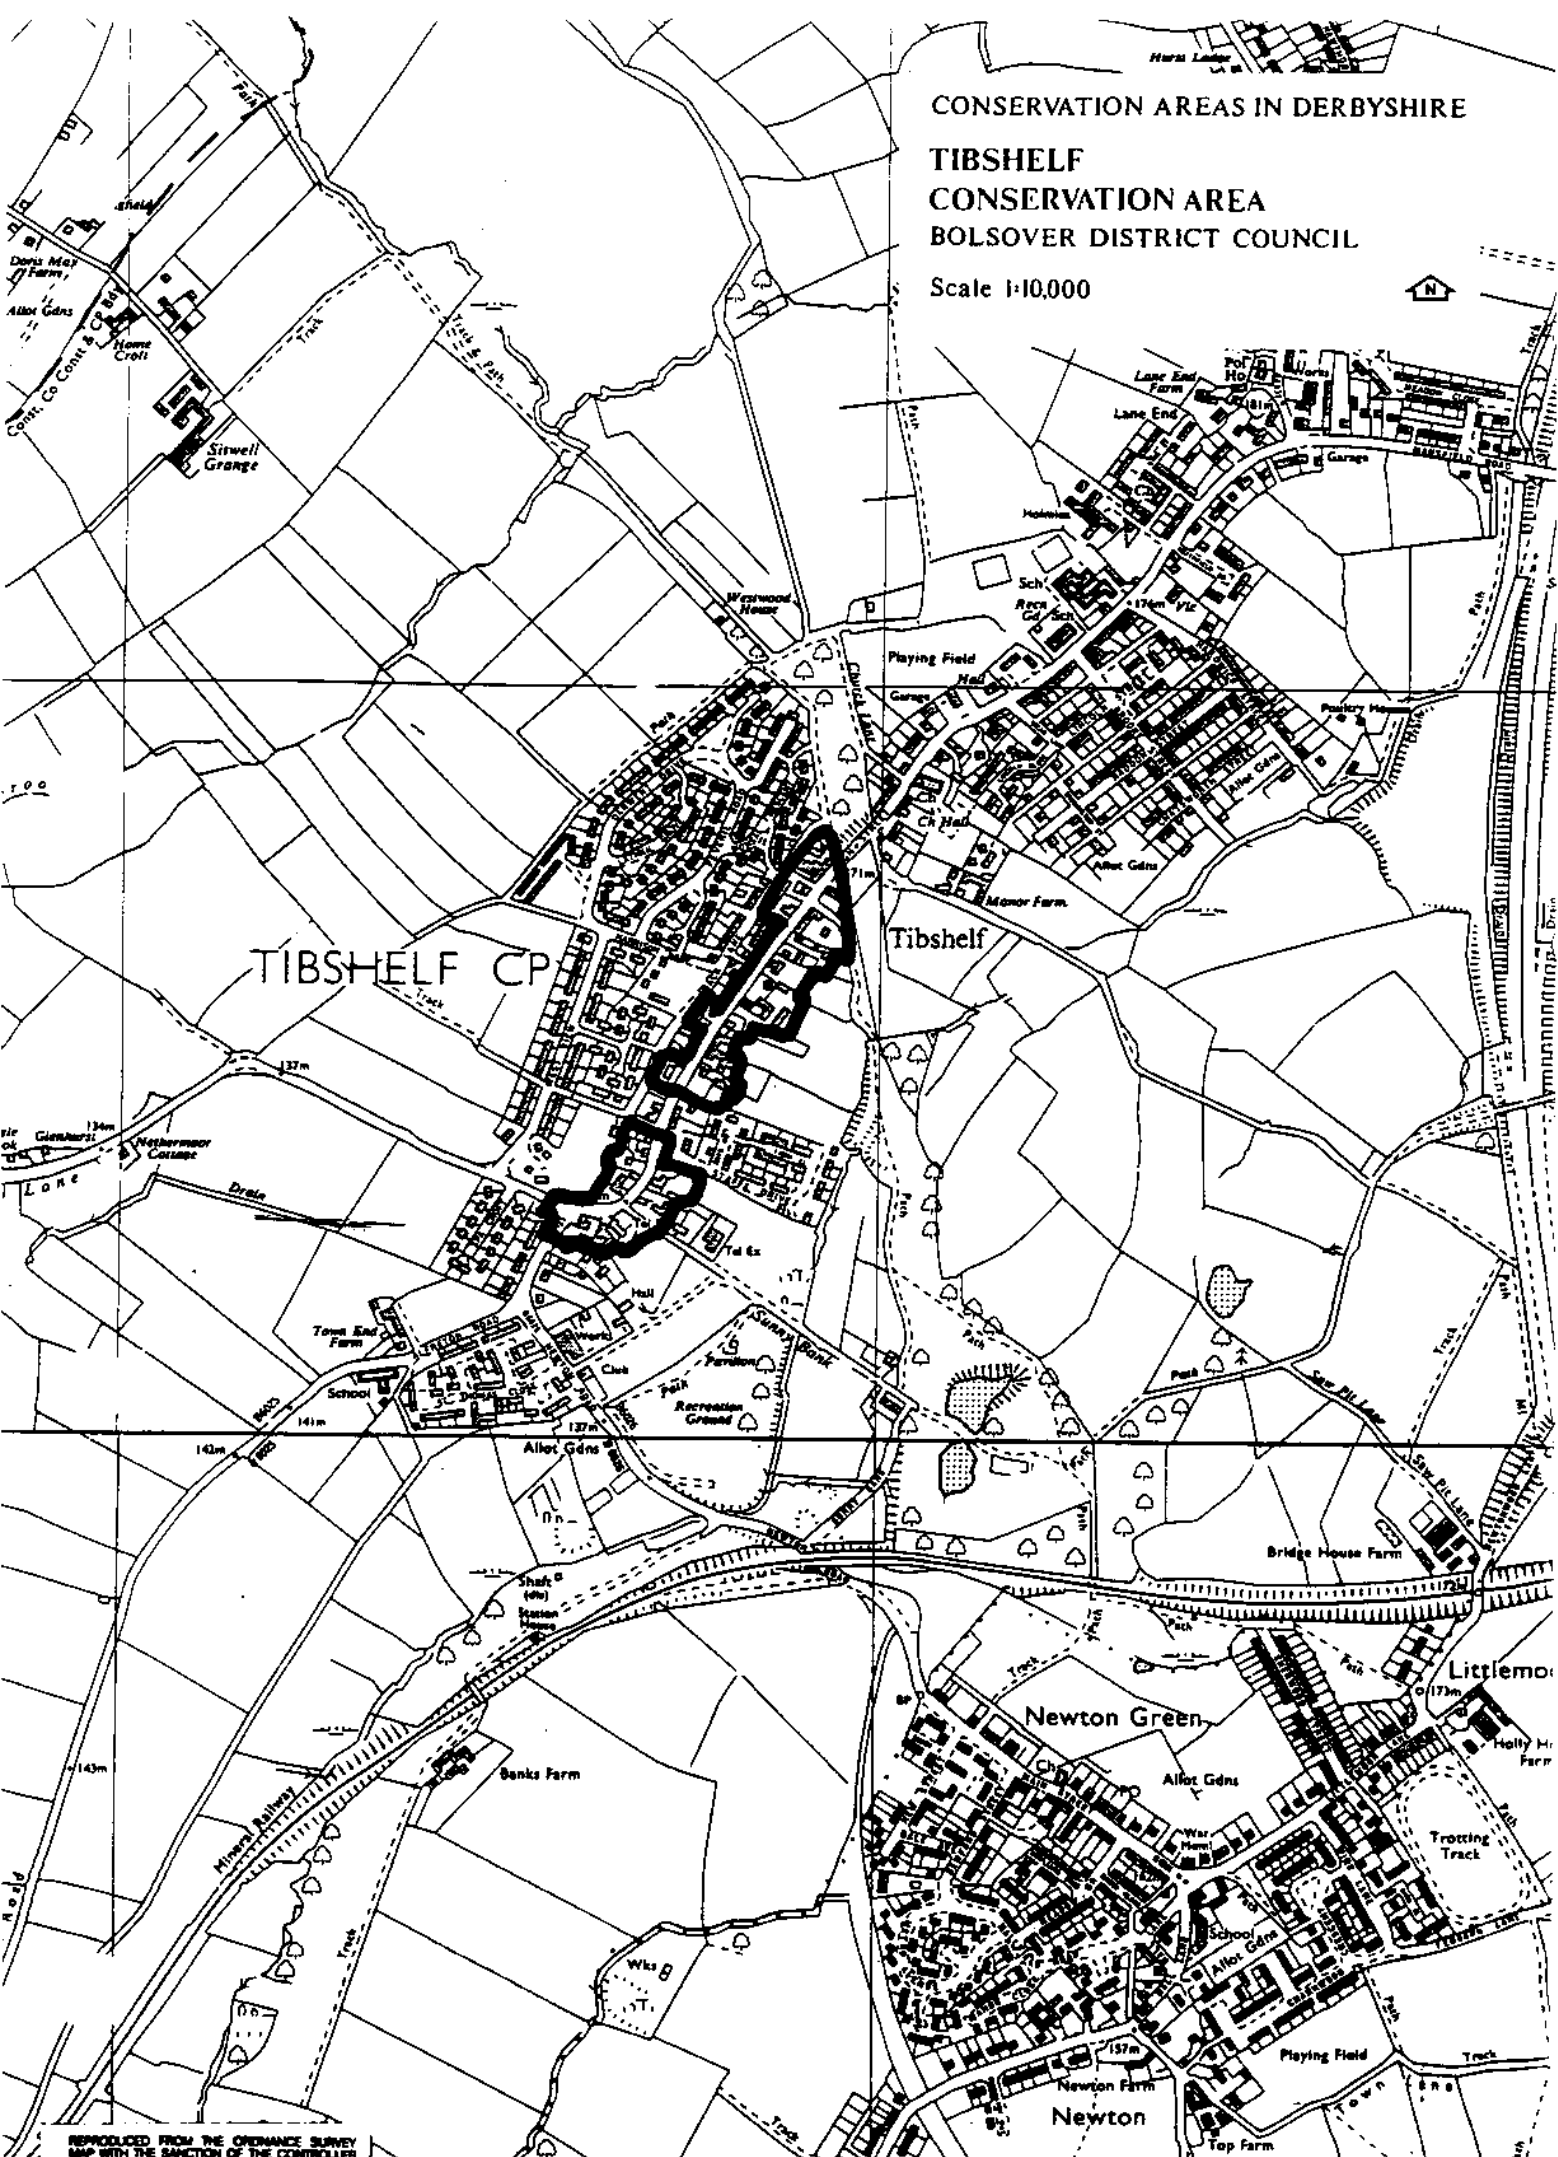

CONSERVATION AREAS IN DERBYSHIRE

TIBSHELF
CONSERVATION AREA
BOLSOVER DISTRICT COUNCIL

Scale 1:10,000

REPRODUCED FROM THE ORDNANCE SURVEY MAP WITH THE SANCTION OF THE CONTROLLER OF H.M. STATIONERY OFFICE. CROWN COPYRIGHT RESERVED.