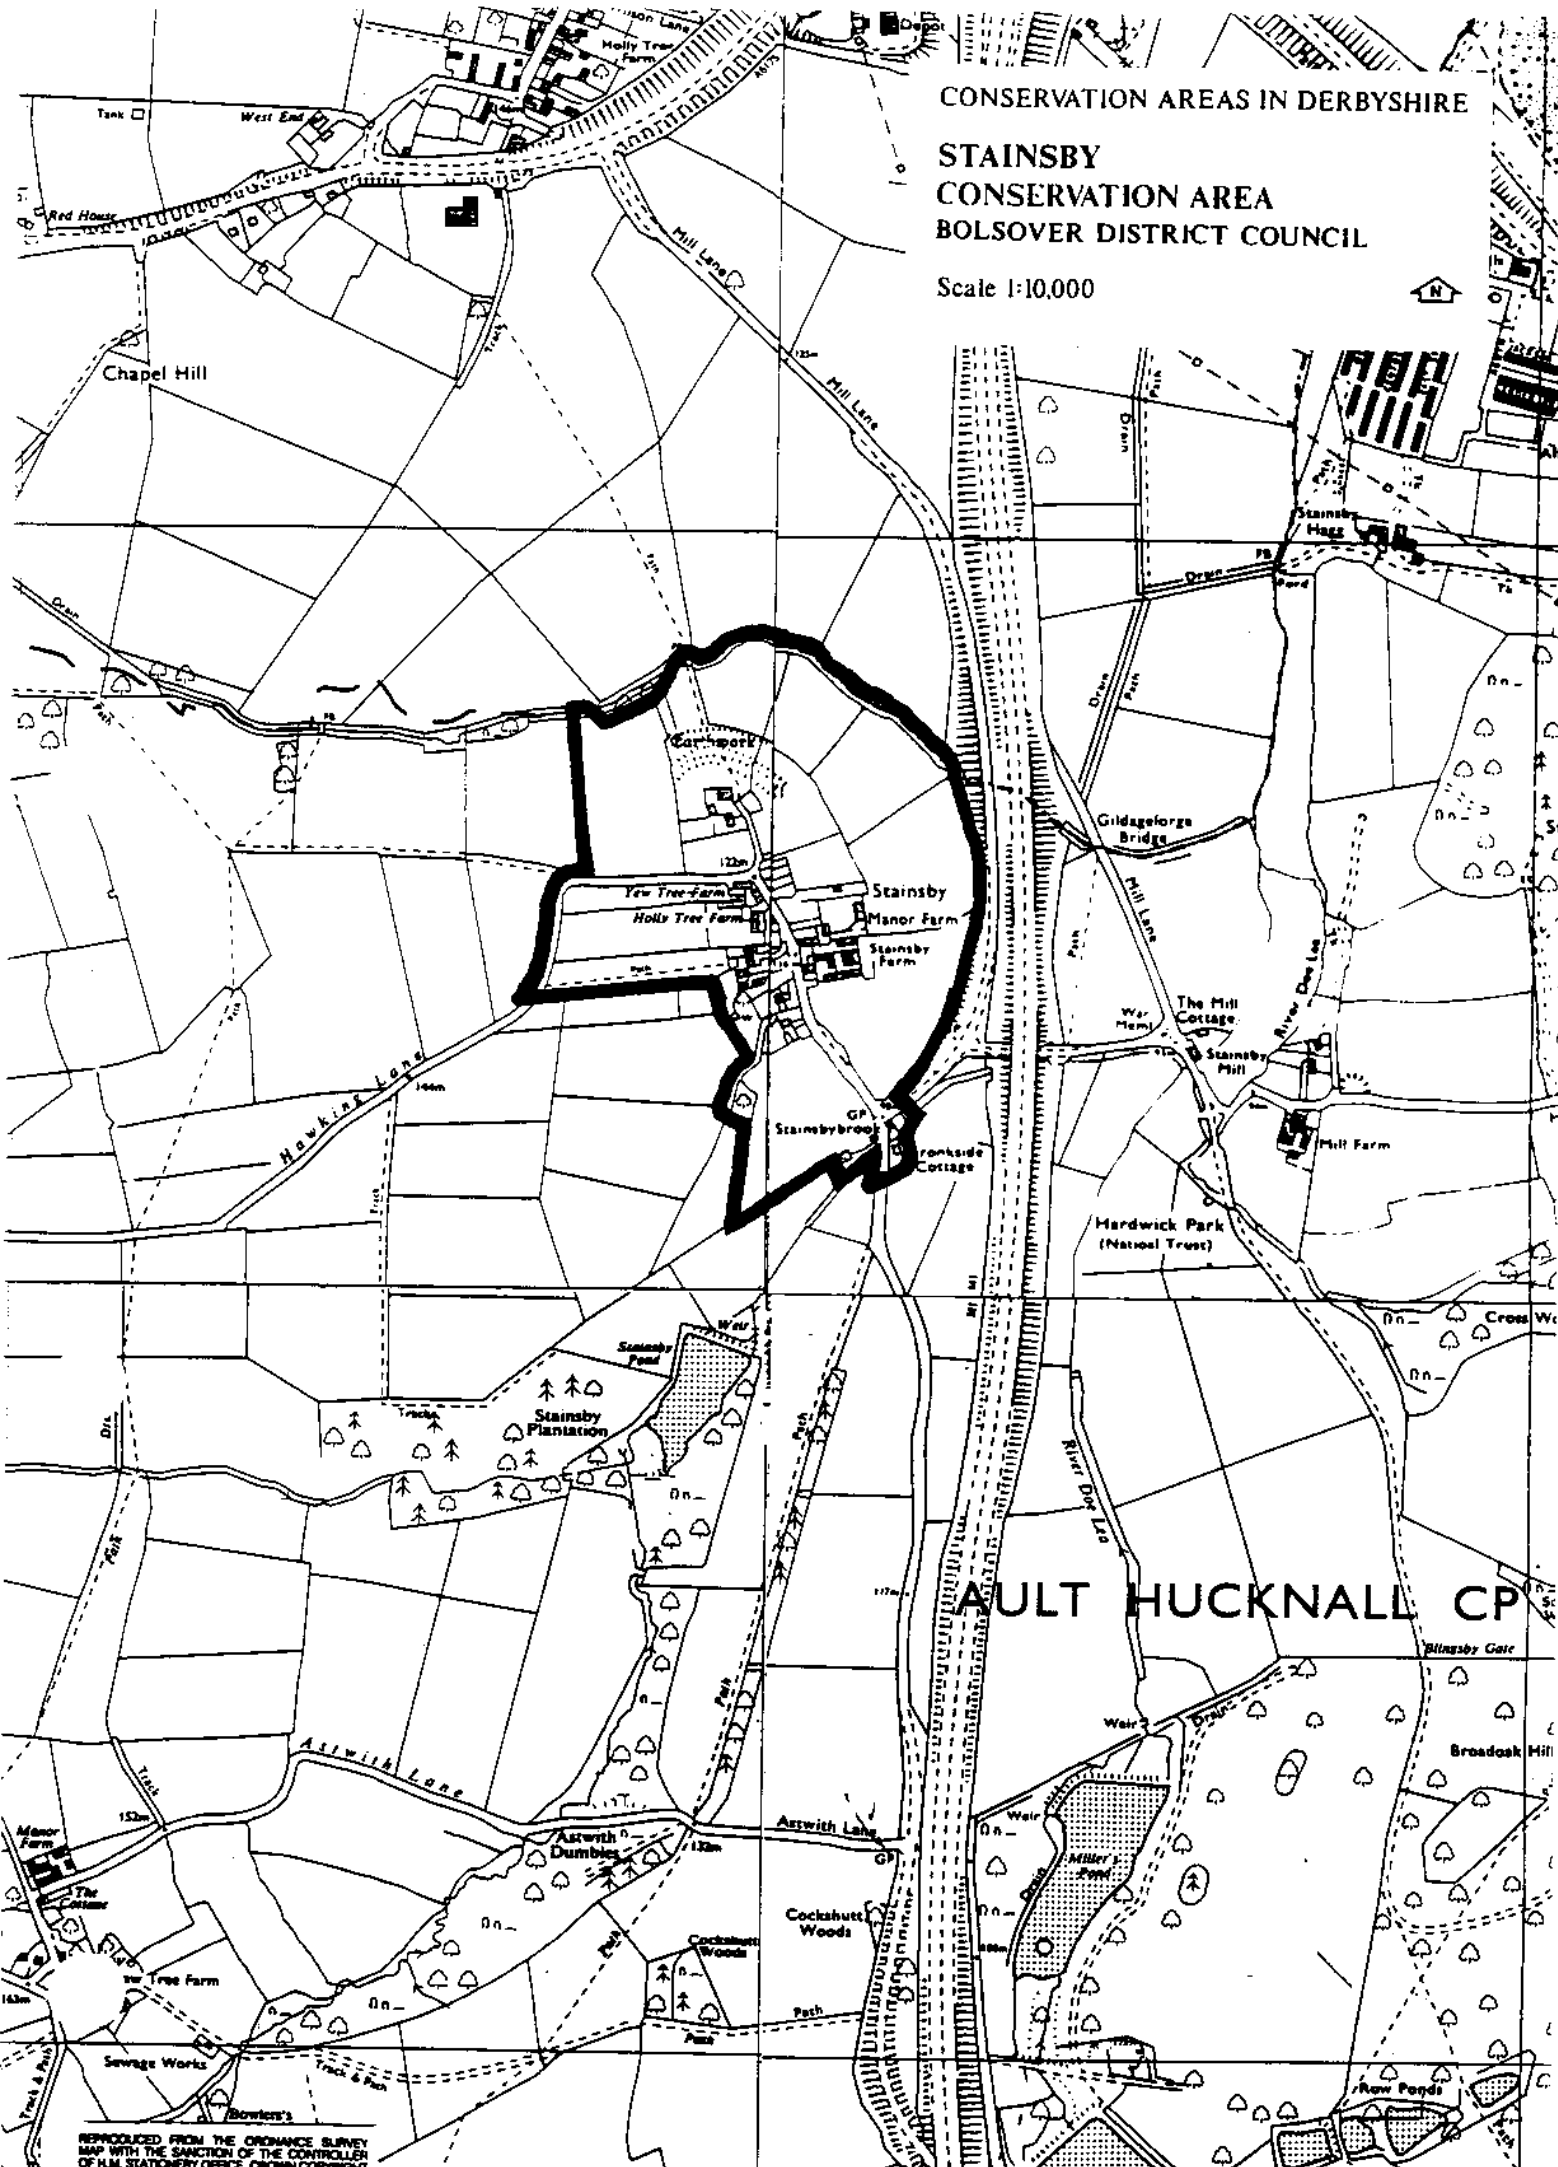

CONSERVATION AREAS IN DERBYSHIRE

STAINSBY
CONSERVATION AREA
BOLSOVER DISTRICT COUNCIL

Scale 1:10,000

AULT HUCKNALL CP

REPRODUCED FROM THE ORDNANCE SURVEY
MAP WITH THE SANCTION OF THE CONTROLLER
OF H.M. STATIONERY OFFICE. CROWN COPYRIGHT